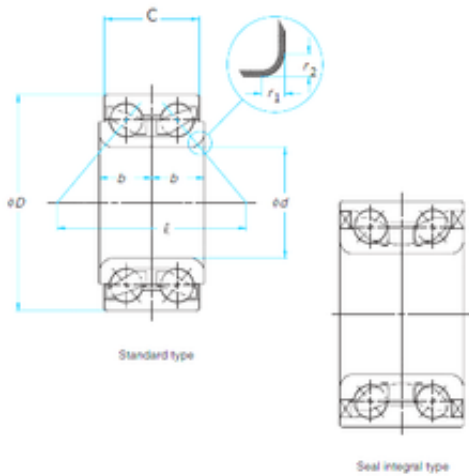

Bearing company

30 mm x 55 mm x 26 mm nsk 30bwd08 bearing

Bearing No. 30bwd08

Size	30x55x26 mm
Bore Diameter	30 mm
Outer Diameter	55 mm
Width	26 mm
d	30 mm
D	55 mm
B	26 mm
C	26 mm
b	13 mm
r1 min.	1,2 mm
r2 min.	1,2 mm
	39,1 Tolerance h14
Weight	0,26 Kg
Basic dynamic load rating (C)	15,6 kN
Basic static load rating (C0)	14,7 kN

30bwd08 Bearing 2D drawings and 3D CAD models