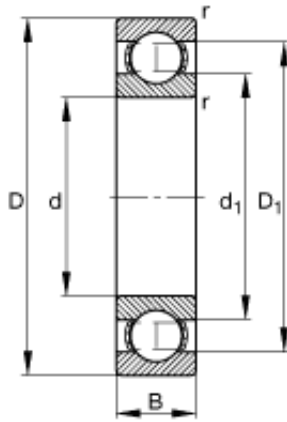

Bearing company

25 mm x 52 mm x 15 mm fag 6205 bearing

Bearing No. 6205

Size	25x52x15 mm
Bore Diameter	25 mm
Outer Diameter	52 mm
Width	15 mm
d	25 mm
D	52 mm
B	15 mm
D ₁	43,6 mm
D _{a max}	46,4 mm
d ₁	33,5 mm
d _{a min}	30,6 mm
r _{a max}	1 mm
r _{min}	1 mm
m	0,129 kg / Weight
C _r	14900 N / Dynamic load rating (radial)
C _{0r}	7800 N / Static load rating (radial)
n _G	19600 1/min / Limiting speed
n _B	14400 1/min / Reference speed
C _{ur}	395 N / Fatigue limit load, radial

6205 Bearing 2D drawings and 3D CAD models