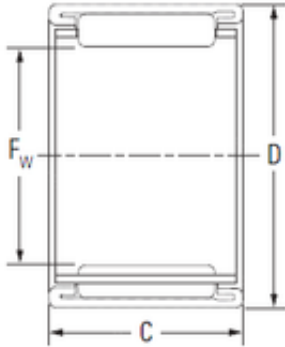

Bearing company

koyo bsm354126aj bearing

Bearing No. bsm354126aj

Size	35x40.5x26 mm
Bore Diameter	35 mm
Outer Diameter	40,5 mm
Width	26 mm
Fw	35 mm
D	40,5 mm
C	26 mm
Weight	0,044 Kg
Basic dynamic load rating (C)	22,7 kN
Basic static load rating (C0)	56 kN

bsm354126aj Bearing 2D drawings and 3D CAD models