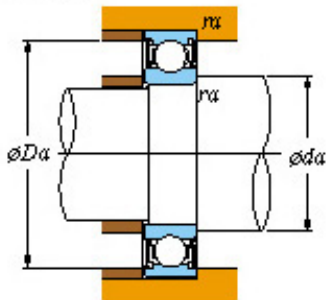

Bearing company

■ Mounting dimensions

6205 2rs Bearing 2D drawings and 3D CAD models

25 x 52 x 15 koyo 6205 2rs bearing

Bearing No. 6205 2rs

Bearing No.	6205 2RS
d	25
D	52
B	15
r(min)	1
Cr	17.5
C0r	7.85
Cu	0.550
f0	13.9
Grease lub.	13000
da(min)	30
da(max)	31.5
Da(max)	47
ra(max)	1
(Refer.) Mass(Open type)(kg)	0.128