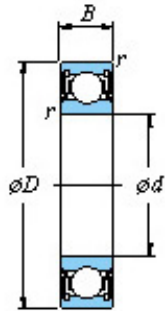

Bearing company

■ Mounting dimensions

6205 2rs Bearing 2D drawings and 3D CAD models

25 x 52 x 15 koyo 6205 2rs bearing

Bearing No. 6205 2rs

Bearing No.	6205 2RS
d	25
D	52
B	15
r(min)	1
Cr	17.5
C0r	7.85
Cu	0.550
f0	13.9
Grease lub.	13000
da(min)	30
da(max)	31.5
Da(max)	47
ra(max)	1
(Refer.) Mass(Open type)(kg)	0.128